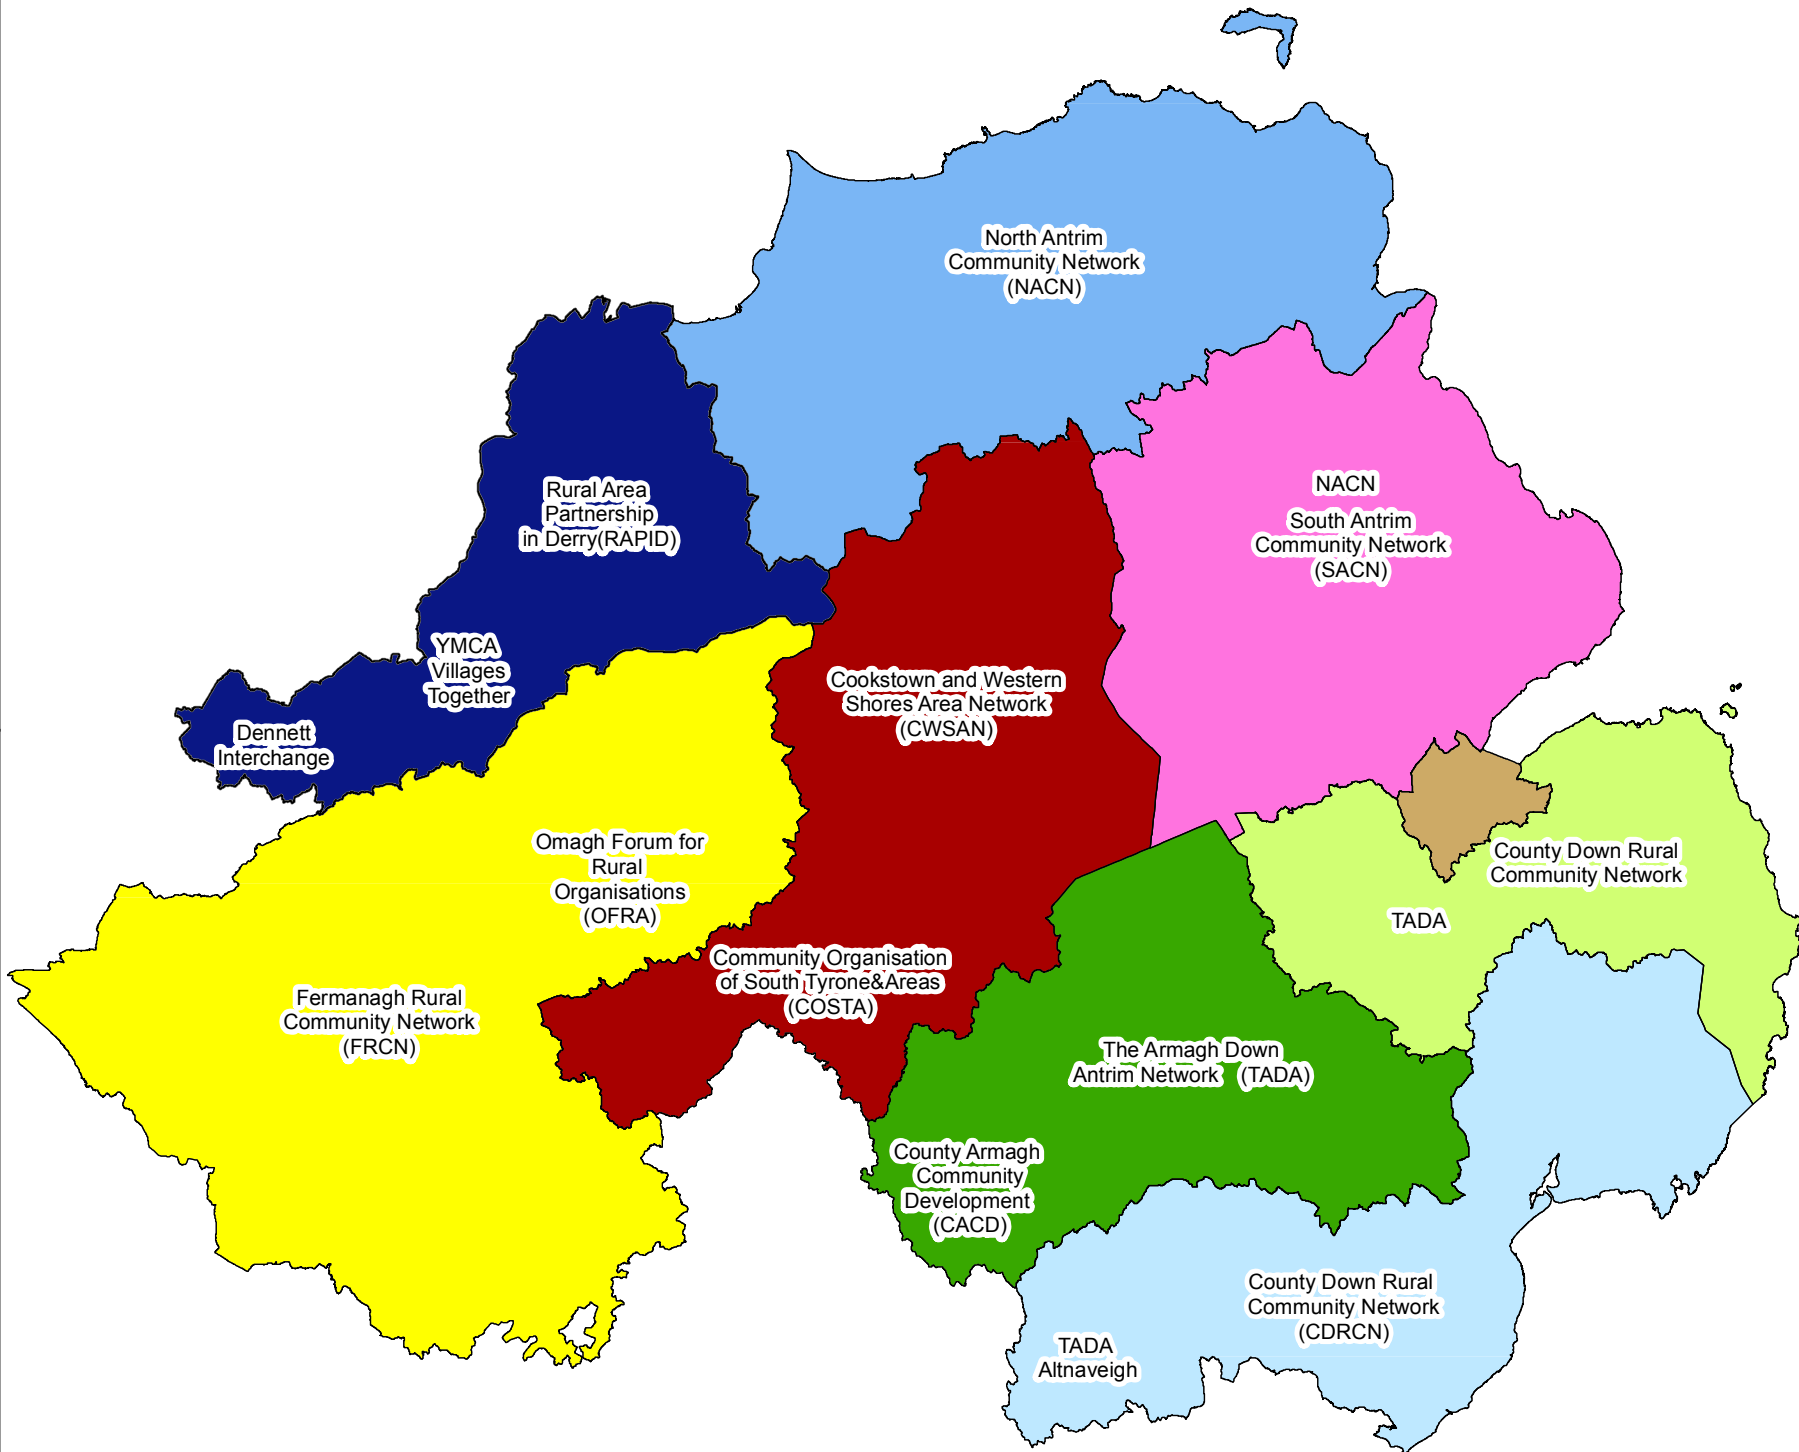

Rural Support Contract

Legend

NAME

-  Armagh, Down and Antrim Rural Community Development
-  Belfast
-  Mid Ulster Rural Community Development
-  Newry&Mourne&Down Districts Rural Community Development
-  Causeway Coast & Glens Rural Community Development
-  Ards & North Down Areas Rural Community Development
-  Fermanagh & Omagh Rural Community Development
-  Antrim & Newtownabbey Rural Community Development
-  Derry & Strabane Rural Community Development

This material is based upon Crown Copyright and is reproduced with the permission of Land & Property Services under delegated authority from the Controller of Her Majesty's Stationery Office © Crown copyright and database rights.